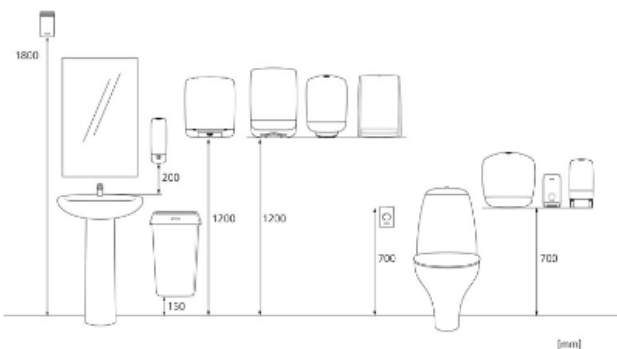

ISO9001

Product / Consumer pack

x 342 mm
y 356 mm
z 149 mm

White

1.257 kg

Transport pack

x 345 mm
y 368 mm
z 156 mm

1

1.608 kg

6414300090083

Transport pallet

x 800 mm
y 1254 mm
z 1200 mm

48

102.334 kg

6414300090090

Measurements and installing